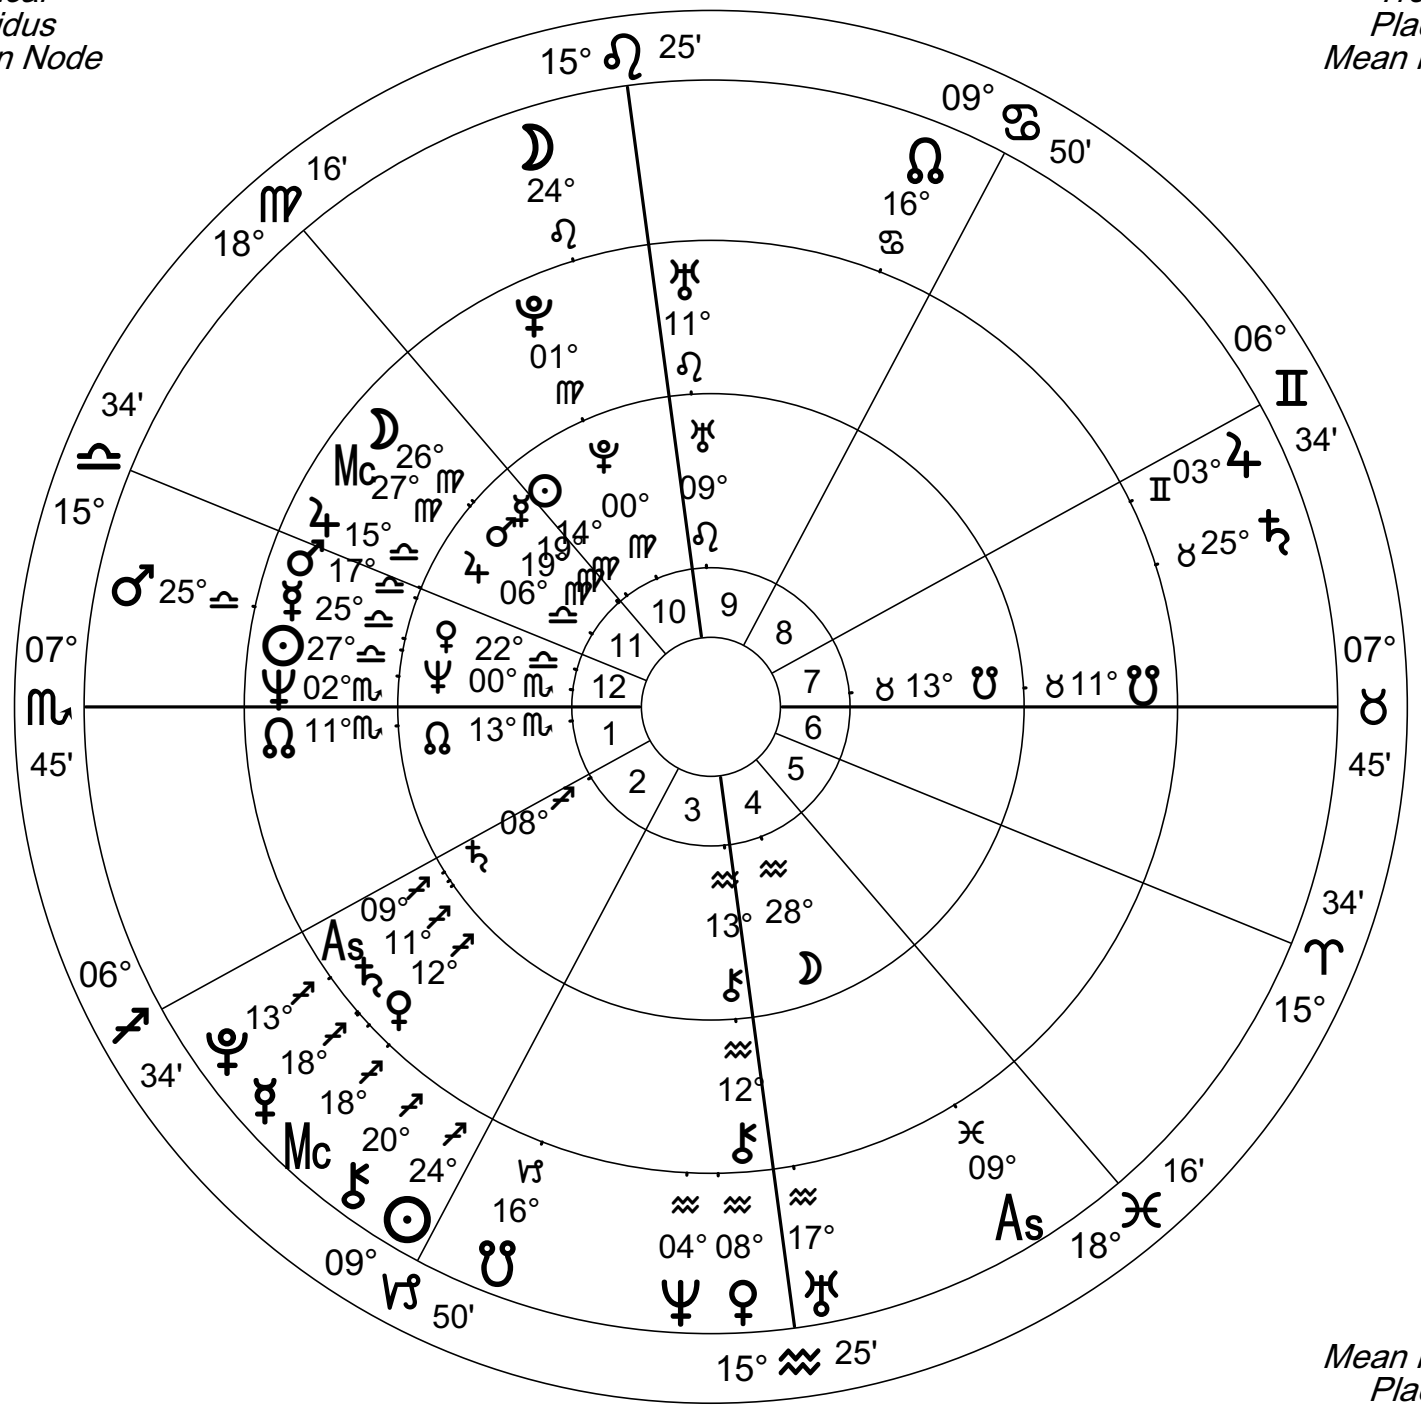

Inner Wheel
Evelyn
Natal Chart
 Sep 7 1957
 10:33 am MST +7:00
 Salt Lake City, UT
 40°N45'39" 111°W53'25"
Geocentric
Tropical
Placidus
Mean Node

Middle Wheel
Evelyn
Sec.Prog. SA in Long
 Dec 15 2000
 7:16 am MST +7:00
 Salt Lake City, UT
 40°N45'39" 111°W53'25"
Geocentric
Tropical
Placidus
Mean Node

Chart made by:
 Vinessa Nevala
 Aquarius Moon
 650-218-2713
<http://www.aquariusmoon.com>

Mean Node
Placidus
Tropical
Geocentric
 40°N45'39" 111°W53'25"
 Salt Lake City, UT
 12:00 pm MST +7:00
 Dec 15 2000
Event Chart
Transits Dec 15 2000
 Outer Wheel