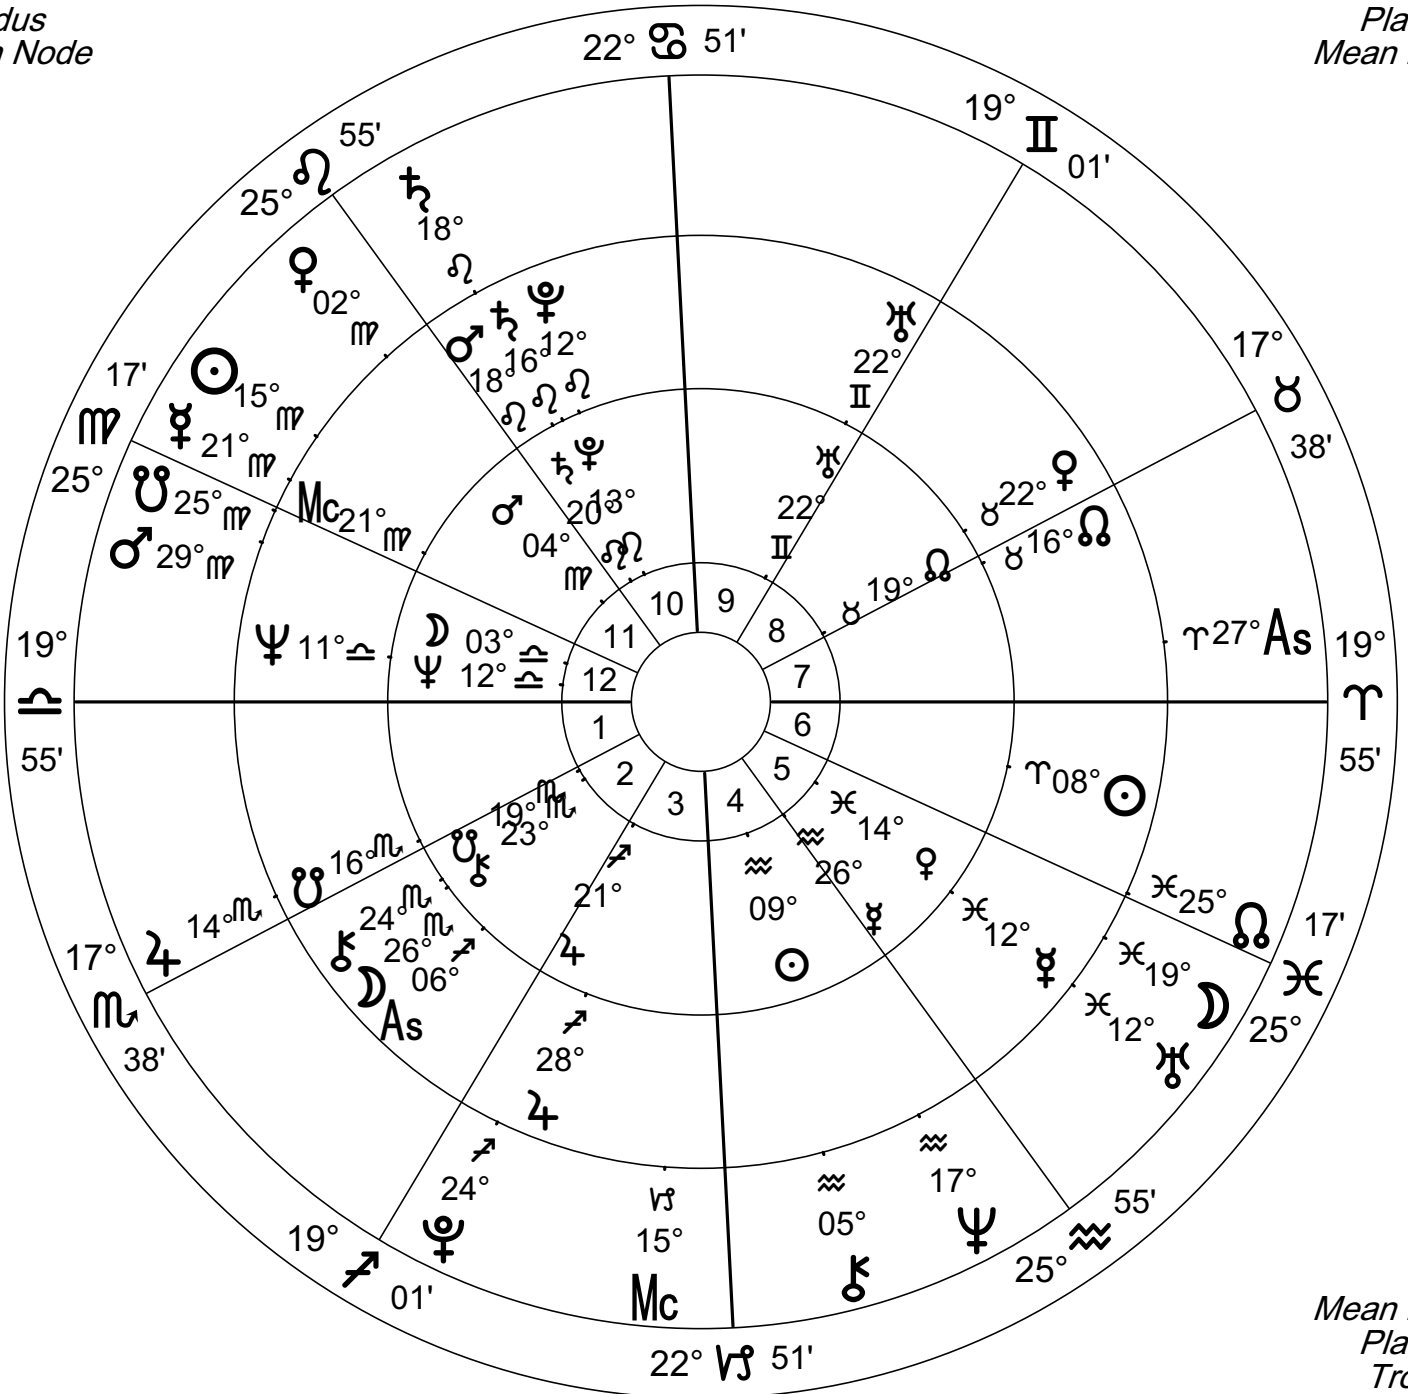

Inner Wheel
Ellen
Female Chart
 Jan 29 1948
 11:06 pm CST +6:00
 St Louis, MO
 38°N37'38" 090°W11'52"
 Geocentric
 Tropical
 Placidus
 Mean Node

Middle Wheel
Ellen
Sec.Prog. SA in Long
 Sep 7 2006
 8:00 pm CST +6:00
 St Louis, MO
 38°N37'38" 090°W11'52"
 Geocentric
 Tropical
 Placidus
 Mean Node

Chart made by:
 Vinessa Nevala
 Aquarius Moon
 650-218-2713
<http://www.aquariusmoon.com>

Mean Node
 Placidus
 Tropical
 Geocentric
 38°N37'38" 090°W11'52"
 St Louis, MO
 8:00 pm CST +6:00
 Sep 7 2006
Female Chart
Ellen
Animation
 Outer Wheel