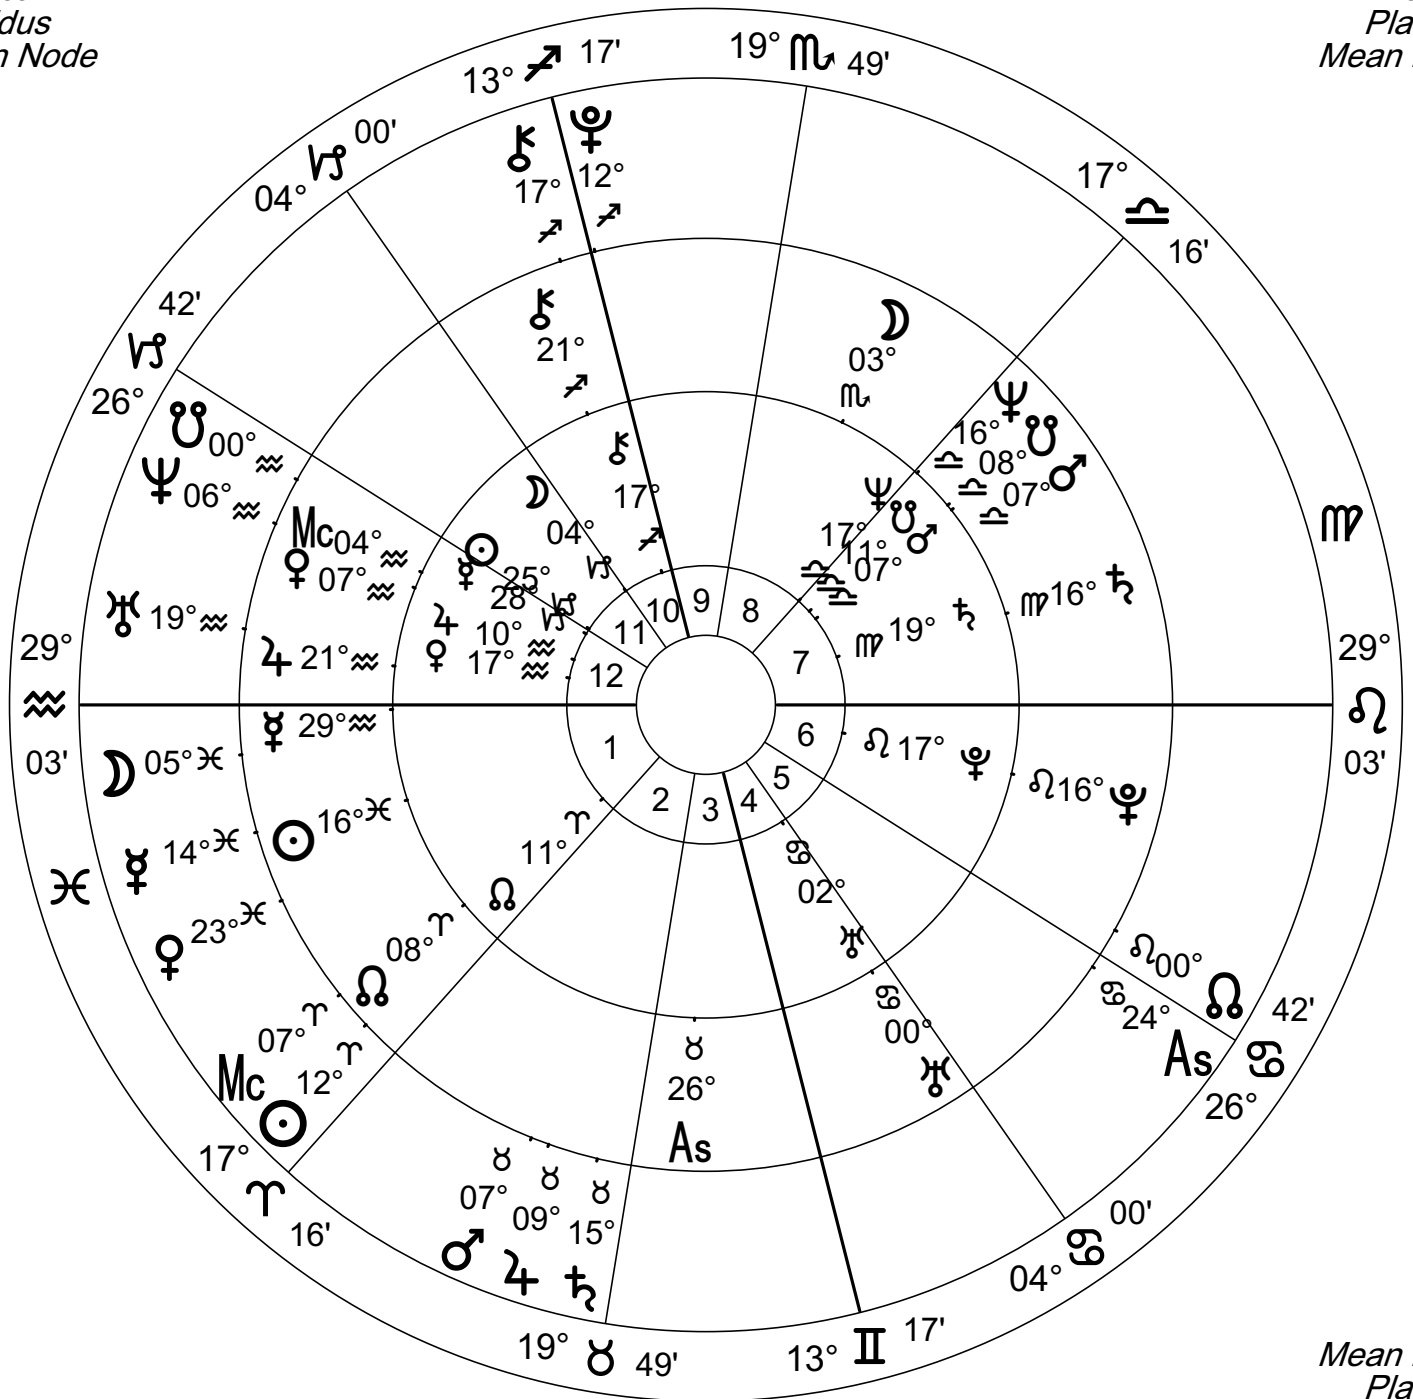

Inner Wheel
Cathy
Natal Chart
 Jan 16 1950
 9:20 am CST +6:00
 Des Moines, IA
 41°N36'02" 093°W36'32"
Geocentric
Tropical
Placidus
Mean Node

Middle Wheel
Cathy
Sec.Prog. SA in Long
 Apr 1 2000
 1:00 pm CST +6:00
 Des Moines, IA
 41°N36'02" 093°W36'32"
Geocentric
Tropical
Placidus
Mean Node

Chart made by:
 Vinessa Nevala
 Aquarius Moon
 650-218-2713
<http://www.aquariusmoon.com>

Mean Node
Placidus
Tropical
Geocentric
 41°N36'02" 093°W36'32"
 Des Moines, IA
 12:00 pm CST +6:00
 Apr 1 2000
Event Chart
Transits Apr 1 2000
 Outer Wheel