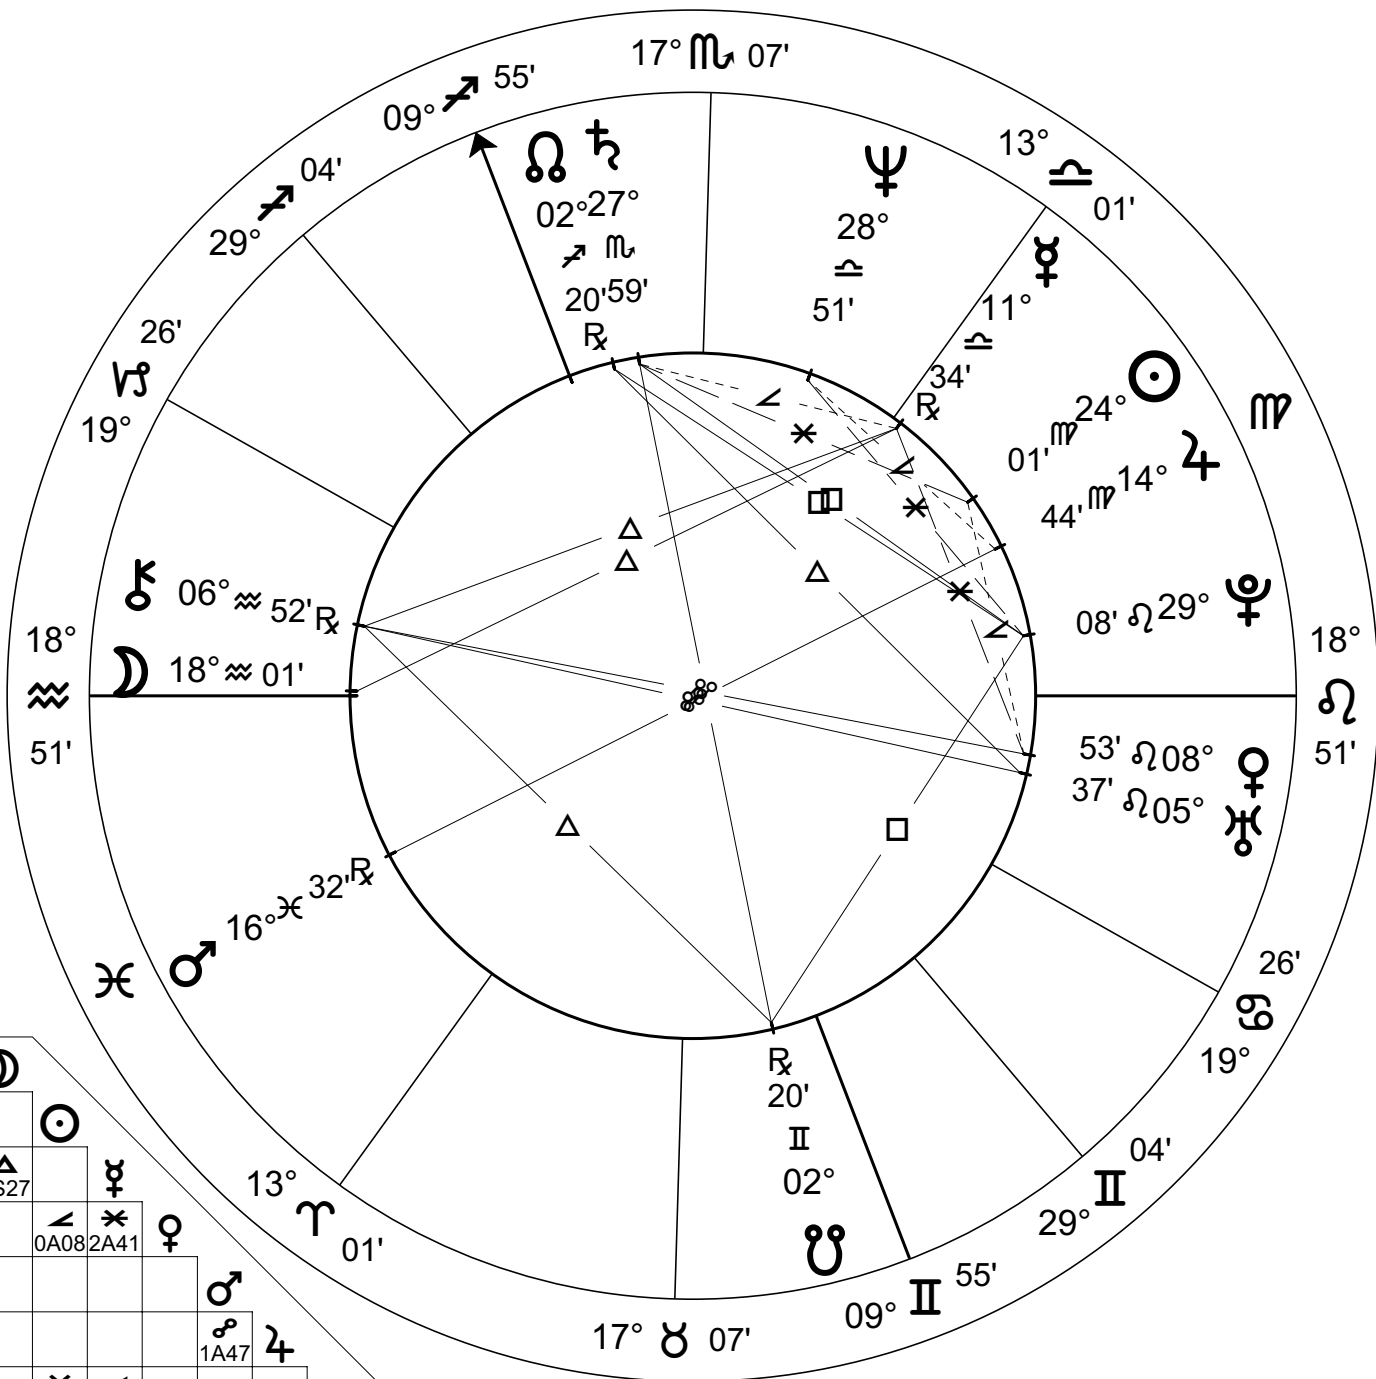

# Vinessa Natal Chart

Planet	♈	♉	♊	♋	♌	♍	♎	♏	♐	♑	♒
♈											
♉											
♊											
♋											
♌											
♍											
♎											
♏											
♐											
♑											
♒											
As	♂ 0A50										As
Mc		♀ 1A39	♂ 1A02	♄ 4S50	♂ 4A18						Mc

ASPECTS			
☉	♀	0°08' A	♄ ♂ ♀ 1°15' A
♀	♀	0°17' A	♀ ♀ ♄ 1°25' S
☾	♂ As	0°50' A	♀ ♀ ♄ 1°39' A
♃	♀	0°53' S	♂ ♂ ♄ 1°47' A
♀	♄ Mc	1°02' A	♀ ♂ ♄ 2°01' S
♃	♀	1°10' A	♀ ♀ ♄ 2°41' A

MODES*	
Cardinal	<input type="checkbox"/>
Fixed	<input type="checkbox"/>
Mutable	<input type="checkbox"/>